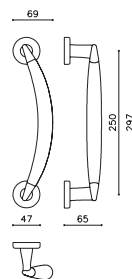

Aster Studio Olivari

ottone/brass

C Cromo lucido-satinato/
Chrome bright-satin
A SuperOro lucido-satinato/
SuperGold bright-satin
ZT

L175R

BENZOVILLE
BY UNIQUE INNOVATIONS

OLIVARI