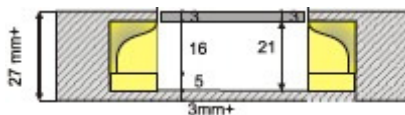

### NS 210

2-sided handle

Thickness 48mm –52 mm

for doors with thickness more than 52 mm, you can use 2 x NS 105 on both sides.