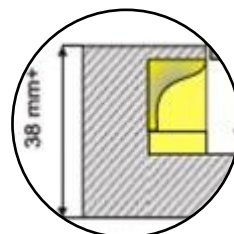

## for **SLIDING**doors –NS series

This is the handle you need for all sliding doors and pivoting doors. You can apply it 1 sided or both sided. The product type depends on the thickness of the doorleaf.