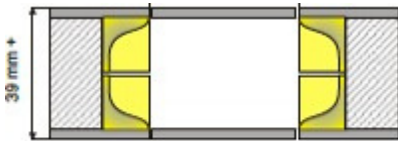

## for **SLIDING**doors –NS series

This is the handle you need for all sliding doors and pivoting doors. You can apply it 1 sided or both sided. The product type depends on the thickness of the doorleaf.