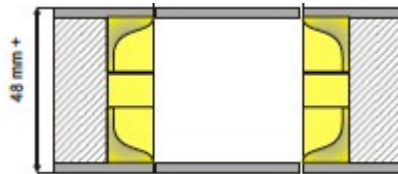

NS 210

2-sided handle

Thickness 48mm –52 mm

for doors with thickness more than 52 mm, you can use 2 x NS 105 on both sides.