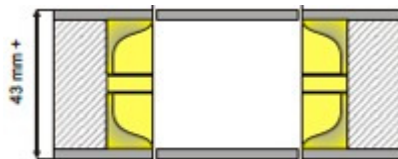

NS 205

2-sided handle

Thickness 43mm –48 mm