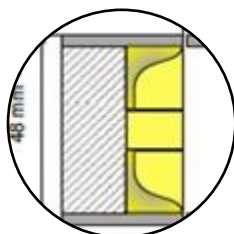

Noha®
the invisible handle

BENZOVILLE
BY UNIQUE INNOVATIONS

for **SLIDING**doors –NS series

The NS series are door handles that recede into the door panel and can be used on all sliding doors that slide into the wall or in front of it. The handle is operable on both sides with plenty of space for the fingers. The handle has the same look as the No-Ha for swing doors.

NS 210