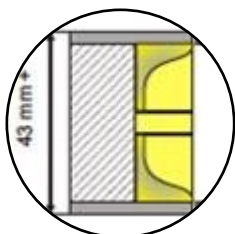

Noha®
the invisible handle

BENZOVILLE
BY UNIQUE INNOVATIONS

for **SLIDING**doors –NS series

The NS series are door handles that recede into the door panel and can be used on all sliding doors that slide into the wall or in front of it. The handle is operable on both sides with plenty of space for the fingers. The handle has the same look as the No-Ha for swing doors.

NS 205