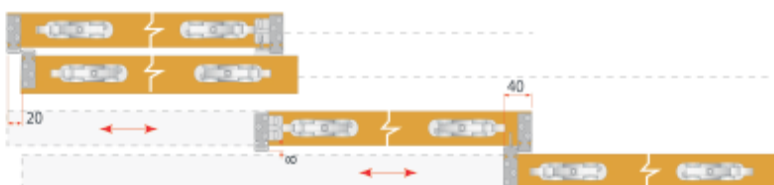

new

Special Sliding Solutions

TELESCOPIC SLIDING FITTING

FOR 2 - DOOR

**MAX
40Kg.**

**MAX
80Kg.**

Item Code	Description
13346	Telescopic Sliding for 2 Door-40 Kg. with 6 Mtr. Track MRP : 19536/Kit
13347	Telescopic Sliding for 2 Door - 80 Kg. with 6 Mtr. Track MRP : 22011/Kit
13348	Telescopic Sliding for 2 Door - 160 Kg. with 6 Mtr. Track MRP : 25719/Kit

FOR 3 - DOOR

Item Code	Description
13349	Telescopic Sliding for 3 Door-40 Kg. with 10 Mtr. Track MRP : 33561/Kit
13350	Telescopic Sliding for 3 Door - 80 Kg. with 10 Mtr. Track MRP : 37274/Kit
13351	Telescopic Sliding for 3 Door - 160 Kg. with 10 Mtr. Track MRP : 42836/Kit

The panel thickness can vary between 30 and 50mm. and are compatible with accessories of serie.

3 Door

**MAX
160Kg.**