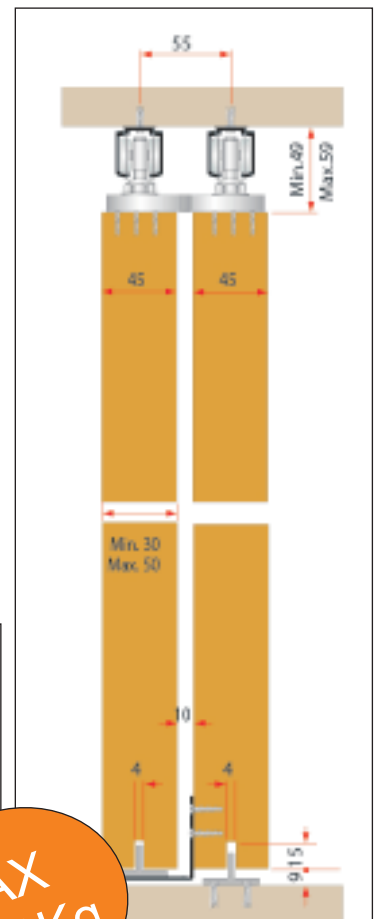

### TELESCOPIC SLIDING FITTING

### FOR 2 - DOOR

**MAX  
40Kg.**

**MAX  
80Kg.**

Item Code	Description
13346	Telescopic Sliding for 2 Door-40 Kg. with 6 Mtr. Track <b>MRP : 19536/Kit</b>
13347	Telescopic Sliding for 2 Door - 80 Kg. with 6 Mtr. Track <b>MRP : 22011/Kit</b>
13348	Telescopic Sliding for 2 Door - 160 Kg. with 6 Mtr. Track <b>MRP : 25719/Kit</b>

### FOR 3 - DOOR

Item Code	Description
13349	Telescopic Sliding for 3 Door-40 Kg. with 10 Mtr. Track <b>MRP : 33561/Kit</b>
13350	Telescopic Sliding for 3 Door - 80 Kg. with 10 Mtr. Track <b>MRP : 37274/Kit</b>
13351	Telescopic Sliding for 3 Door - 160 Kg. with 10 Mtr. Track <b>MRP : 42836/Kit</b>

Zinc Plated  
Corner Guide

Lower Nylon Guide

Grey Nylon  
Moving Fixing

The panel thickness can vary between 30 and 50mm. and are compatible with accessories of serie.