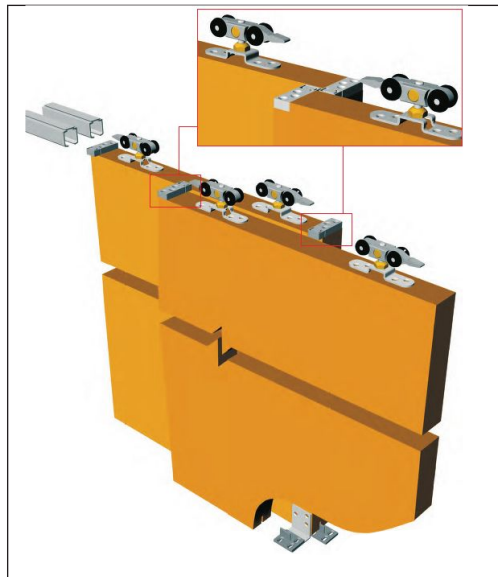

### FOR 3 - DOOR

Item Code	Description
13349	Telescopic Sliding for 3 Door-40 Kg. with 10 Mtr. Track <b>MRP : 33561/Kit</b>
13350	Telescopic Sliding for 3 Door - 80 Kg. with 10 Mtr. Track <b>MRP : 37274/Kit</b>
13351	Telescopic Sliding for 3 Door - 160 Kg. with 10 Mtr. Track <b>MRP : 42836/Kit</b>

Zinc Plated  
Corner Guide

Lower Nylon Guide

Grey Nylon  
Moving Fixing

The panel thickness can vary between 30 and 50mm. and are compatible with accessories of serie.