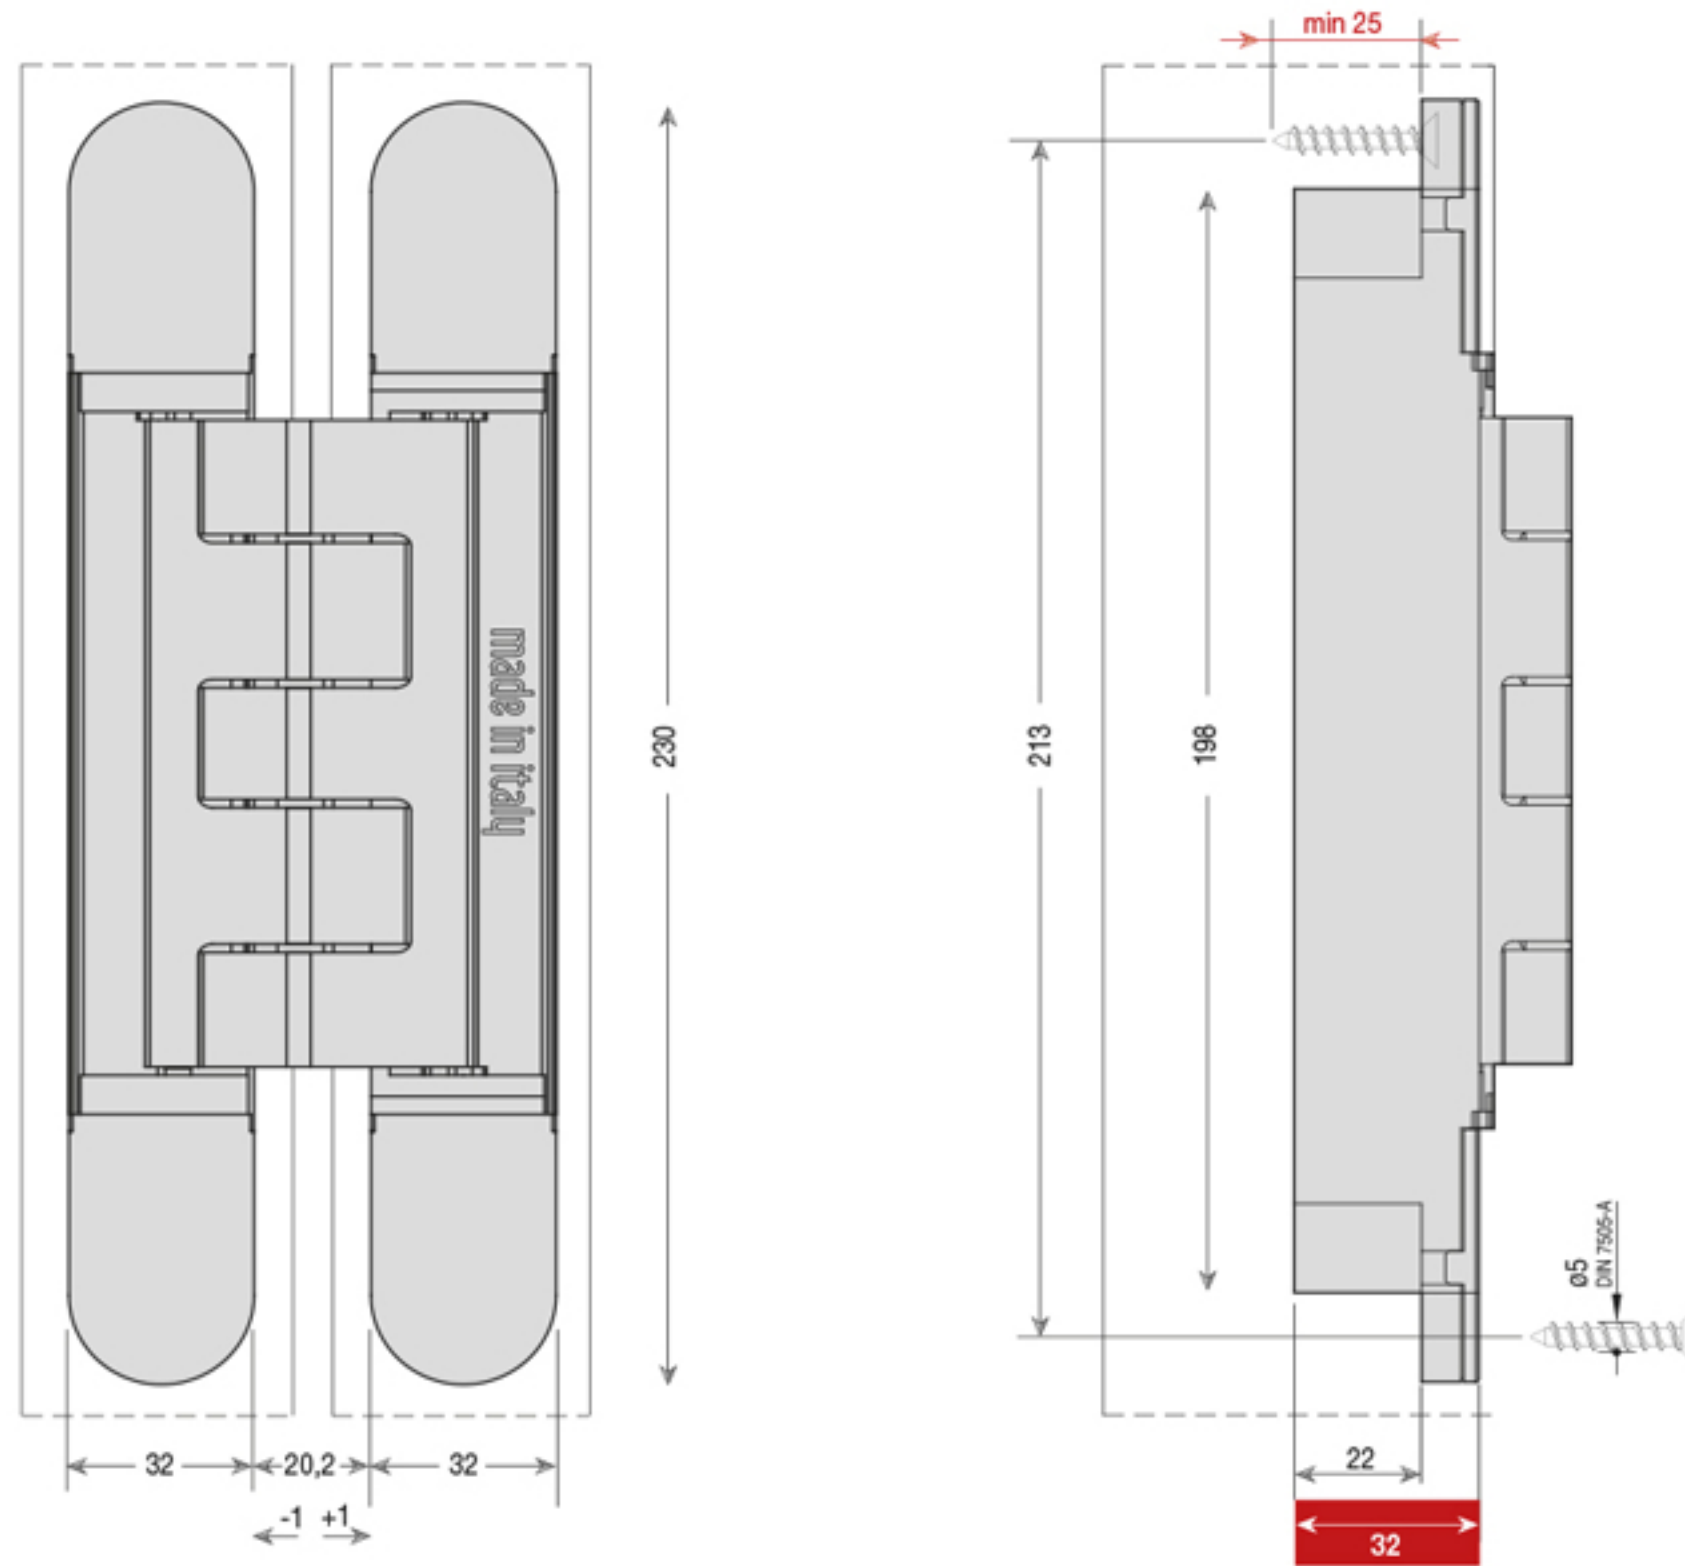

BENZOVILLE
BY UNIQUE INNOVATIONS

Hinges for entrance doors: Mod. 1432 - Ceam Italia