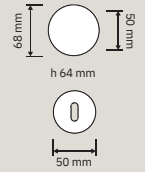

BR 680 | Bianca
fiore rosa / Pink rose
flowered white

PF 686 | Bianca fiore
margherita/ Daisy
flowered white

685 RB 103
Maniglia con
rosetta / Door handle
on rose art.103

685 CR
Cremonese /
Window handle gratz