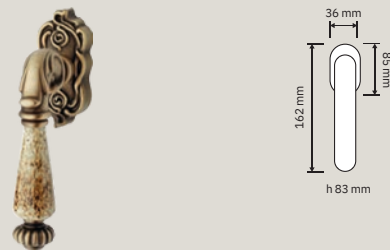

1546 DK
Maniglia per finestra
con movimento DK 4
posizioni / Window
handle with DK
movement 4 clicks