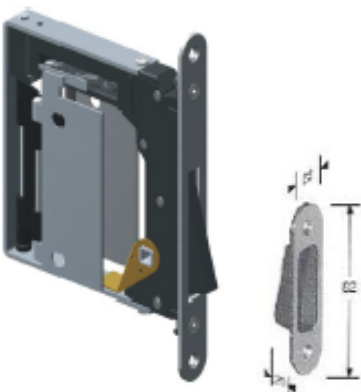

Noha[®]
the invisible handle

for **SWING** doors – NM series

No-Ha mini is a real innovation which is why it was patented. The system integrates door handle and magnetic lock in one box.

It enables doors to be opened and shut without a visible door handle.

The handle can be completely hidden by giving the catch the same finish as the door and walls.

NM 937
With privacy lock

for **SWING** doors – NM 937

This is the handle you need for your bathroom doors. You have all the functionalities of the invisible handle and gives you the privacy at the inside of your bathroom with a one sided locking mechanism. There is still an emergency option to open it from the outside.

NM 937 S0/...

This is the version with the longer striking plate, this is the original solution. Available in different finishes of front plates:

SATIN CHROME	NM 937 S0/SC
POLISH CHROME	NM 937 S0/PC
POLISH BRASS	NM 937 S0/PB
BLACK	NM 937 S0/BL