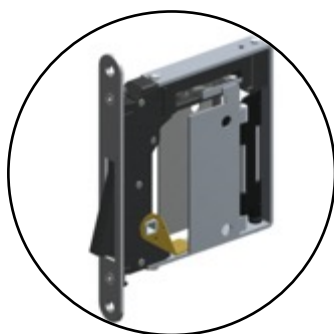

Noha[®]
the invisible handle

for **SWING** doors – NM series

No-Ha mini is a real innovation which is why it was patented. The system integrates door handle and magnetic lock in one box.

It enables doors to be opened and shut without a visible door handle.

The handle can be completely hidden by giving the catch the same finish as the door and walls.

NM 937
With privacy lock

for **SWING** doors – NM 937

This is the handle you need for your bathroom doors. You have all the functionalities of the invisible handle and gives you the privacy at the inside of your bathroom with a one sided locking mechanism. There is still an emergency option to open it from the outside.

NM 937 S0/...

This is the version with the longer striking plate, this is the original solution. Available in different finishes of front plates:

SATIN CHROME	NM 937 S0/SC
POLISH CHROME	NM 937 S0/PC
POLISH BRASS	NM 937 S0/PB
BLACK	NM 937 S0/BL