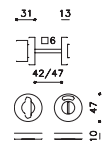

H200VF6

BENZOVILLE
BY UNIQUE INNOVATIONS

OLIVARI