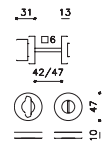

Link Piero Lissoni

ottone/brass

- C Cromo lucido/Bright chrome
- C Cromo satinato/Satin chrome
- O SuperOro lucido/S.Gold bright
- ZL SuperOro satinato/S.Gold satin
- T SuperNichel lucido/S.Nickel bright
- NL SuperNichel satinato/S.Nickel satin
- NS SuperInox satinato/S.StainlessSteel satin
- IS SuperRame satinato/S.Copper satin
- RS SuperBronzo satinato/S.Bronze satin
- DS SuperAntracite satinato/S.Anthracite satin
- US