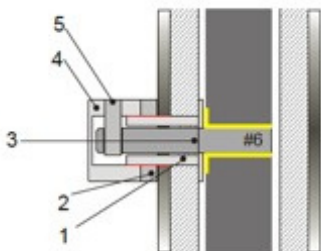

KNOBS

BENZOVILLE
BY UNIQUE INNOVATIONS

for **PRIVACY**lock –doorknobs

The doorknobs have been specially designed for the NM 937 in order to retain the door's minimalist appearance as much as possible. They are made of stainless steel and are used to lock the toilet door on one side. Other commercially available doorknobs may also be used, as long as the #6x6 square spindle is made of a non-ferrous metal.

S012 -Cartel

1-sided button

S012 –satin chrome

S012 –PC –polish chrome

S012 –PB –polish brass

In case of emergency, it is possible to open the door from the outside by sliding a sheet of paper downwards between the door and the jamb where the lock is situated.