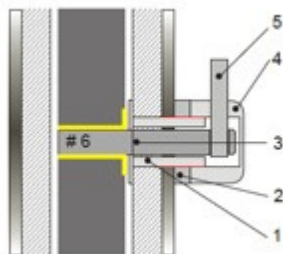

### S011 -Locco

1-sided button

S011 –satin chrome

In case of emergency, it is possible to open the door from the outside by sliding a sheet of paper downwards between the door and the jamb where the lock is situated.